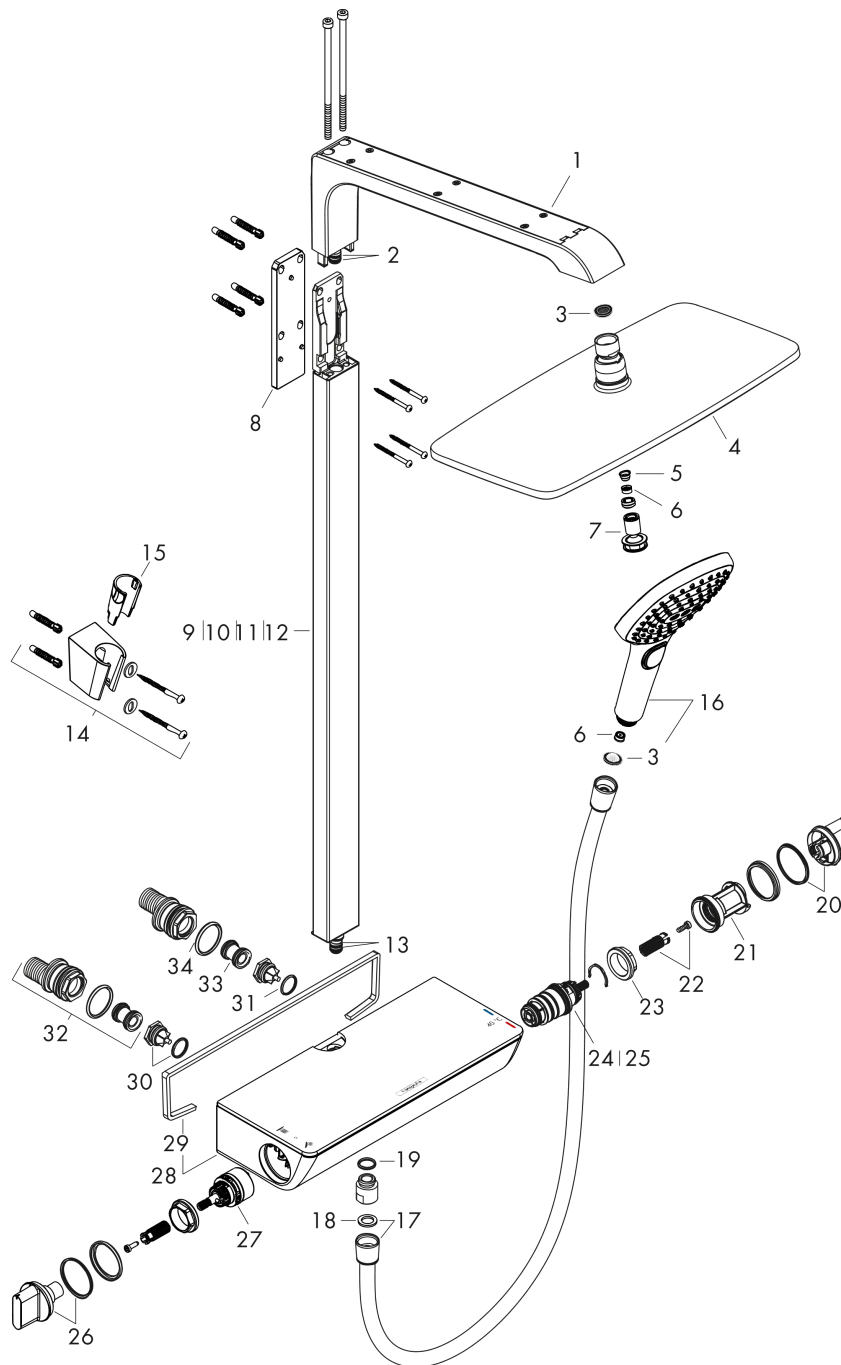

Raindance E
Showerpipe 360 1jet EcoSmart with thermostat
Finish: **Chrome** Article Number: **27286000**

Exploded Drawing

Year of production: >02/15

Raindance E
Showerpipe 360 1jet EcoSmart with thermostat
Finish: **Chrome** Article Number: **27286000**

Spare part list

Year of production: >02/15

Pos.	Description	Article Number	PC	PU
1	shower arm	92267000	18	1
2	O-ring 9x1,5	98117000	1	1
3	filter packing	94246000	1	1
4	head shower	26604000	98	1
5	filter	97735000	1	1
6	flow limiter (9 l/min)	95659000	3	1
7	air jet	95416000	9	1
8	tile-matching-disk 7 mm	95960000	9	1
9	pipe with cover (850 mm)	92265000	18	1
10	pipe with cover (950 mm)	92357000	18	1
11	pipe with cover (1282 mm)	92266000	19	1
12	pipe with cover (1382 mm)	92358000	20	1
13	O-ring 9x1,8	98118000	1	1
14	shower holder	28331000	98	1
15	guide	98918000	1	1
16	handshower	26521000	98	1
17	shower hose Isiflex'B 1,60 m	28276000	98	1
18	seal	98058000	1	1
19	O-ring 14x2	98129000	1	1
20	handle for thermostat	95770000	11	1
21	safety set	95771000	3	1
22	handle fixing set	92130000	2	1
23	nut	98913000	6	1
24	thermostat cartridge	98282000	14	1
25	cartridge for exchanged connections	92373000	18	1
26	handle	95957000	11	1
27	shut off unit with selector	98283000	12	1
28	escutcheon	98478000	18	1
29	seal	97530000	2	1
30	non return valve (pressure-resistant up to 2 MPa)	95773000	8	1
31	O-ring 17x2	98199000	1	1
32	set of S-unions	95772000	13	1
33	noise reduction	96429000	2	1
34	O-ring 29x3	98371000	2	1
a	brake disc	92832000	2	1