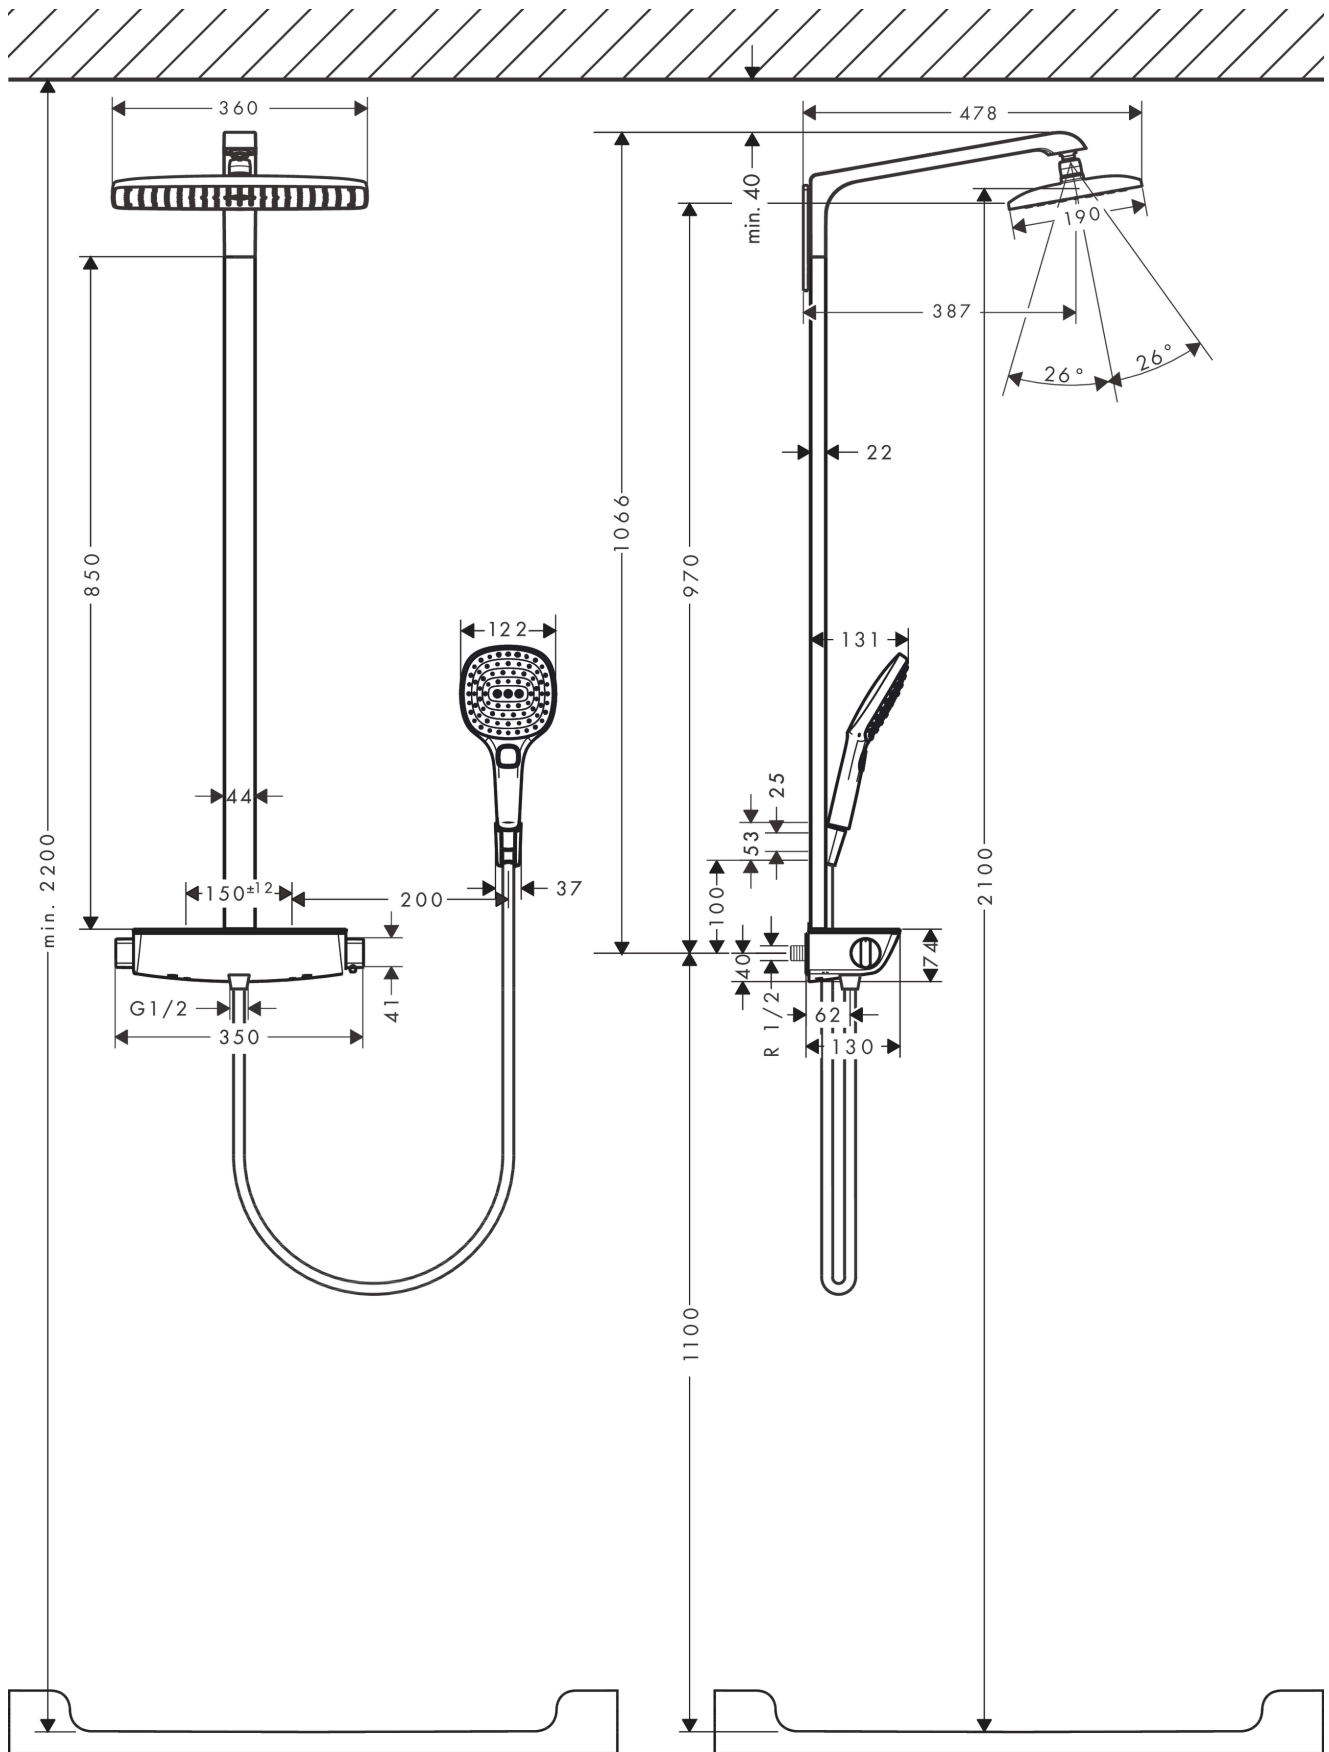

Raindance E
Showerpipe 360 1jet EcoSmart with thermostat
Finish: **Chrome** Article Number: **27286000**

Installation examples